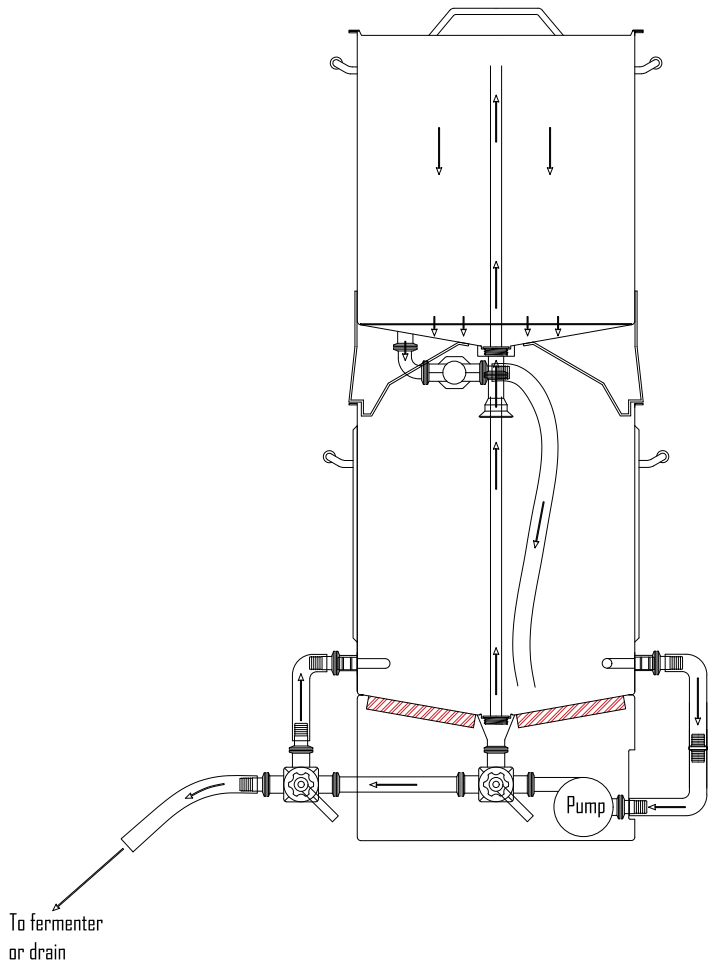

FCS - Brewing B50 - Standard setup

This document and all information and data disclosed herein or herewith are the confidential and proprietary property of Apparatus AS and are not to be used, reproduced or disclosed in whole or in part by or to anyone without the written permission of Apparatus AS

FCS - Brewing

B50 - Counterflow chiller setup

This document and all information and data disclosed herein or herewith are the confidential and proprietary property of Apparatus AS and are not to be used, reproduced or disclosed in whole or in part by or to anyone without the written permission of Apparatus AS

FCS - Brewing B50 with ext. mash tank

To fermenter
or drain

This document and all information and data disclosed herein or herewith are the confidential and proprietary property of Apparatus AS and are not to be used, reproduced or disclosed in whole or in part by or to anyone without the written permission of Apparatus AS