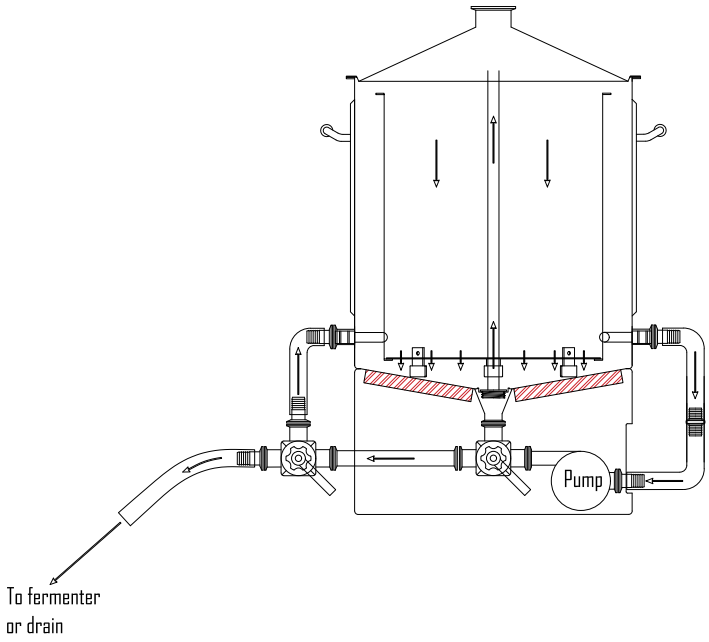

FCS - Brewing B50 - Standard setup

This document and all information and data disclosed herein or herewith are the confidential and proprietary property of Apparatus AS and are not to be used, reproduced or disclosed in whole or in part by or to anyone without the written permission of Apparatus AS

FCS - Brewing

B50 - Counterflow chiller setup

This document and all information and data disclosed herein or herewith are the confidential and proprietary property of Apparatus AS and are not to be used, reproduced or disclosed in whole or in part by or to anyone without the written permission of Apparatus AS

FCS - Brewing B50 with ext. mash tank

To fermenter
or drain

This document and all information and data disclosed herein or herewith are the confidential and proprietary property of Apparatus AS and are not to be used, reproduced or disclosed in whole or in part by or to anyone without the written permission of Apparatus AS