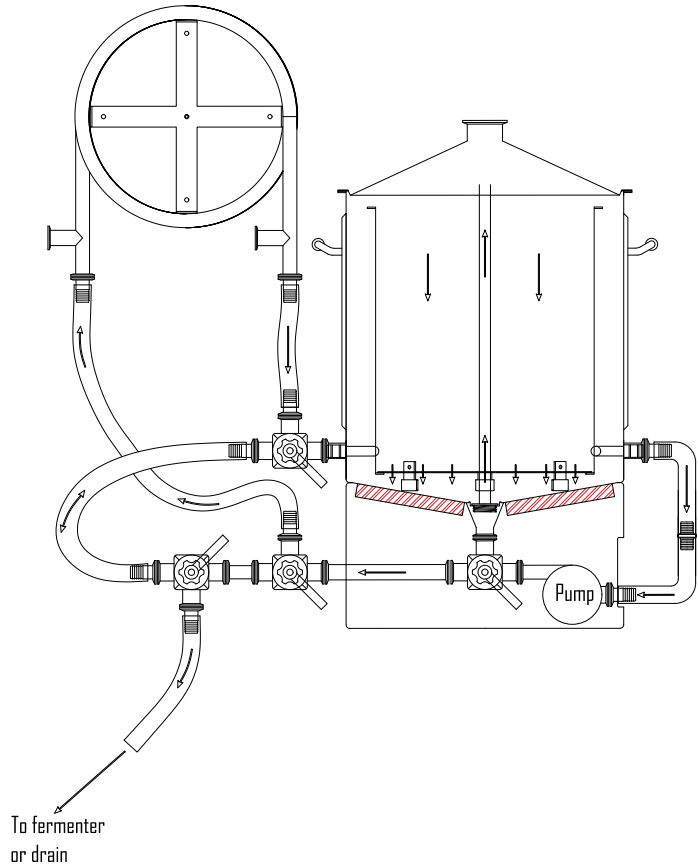

FCS - Brewing B50 - Standard setup

This document and all information and data disclosed herein or herewith are the confidential and proprietary property of Apparatus AS and are not to be used, reproduced or disclosed in whole or in part by or to anyone without the written permission of Apparatus AS

FCS - Brewing

B50 - Counterflow chiller setup

This document and all information and data disclosed herein or herewith are the confidential and proprietary property of Apparatus AS and are not to be used, reproduced or disclosed in whole or in part by or to anyone without the written permission of Apparatus AS

FCS - Brewing B50 with ext. mash tank

To fermenter
or drain

This document and all information and data disclosed herein or herewith are the confidential and proprietary property of Apparatus AS and are not to be used, reproduced or disclosed in whole or in part by or to anyone without the written permission of Apparatus AS