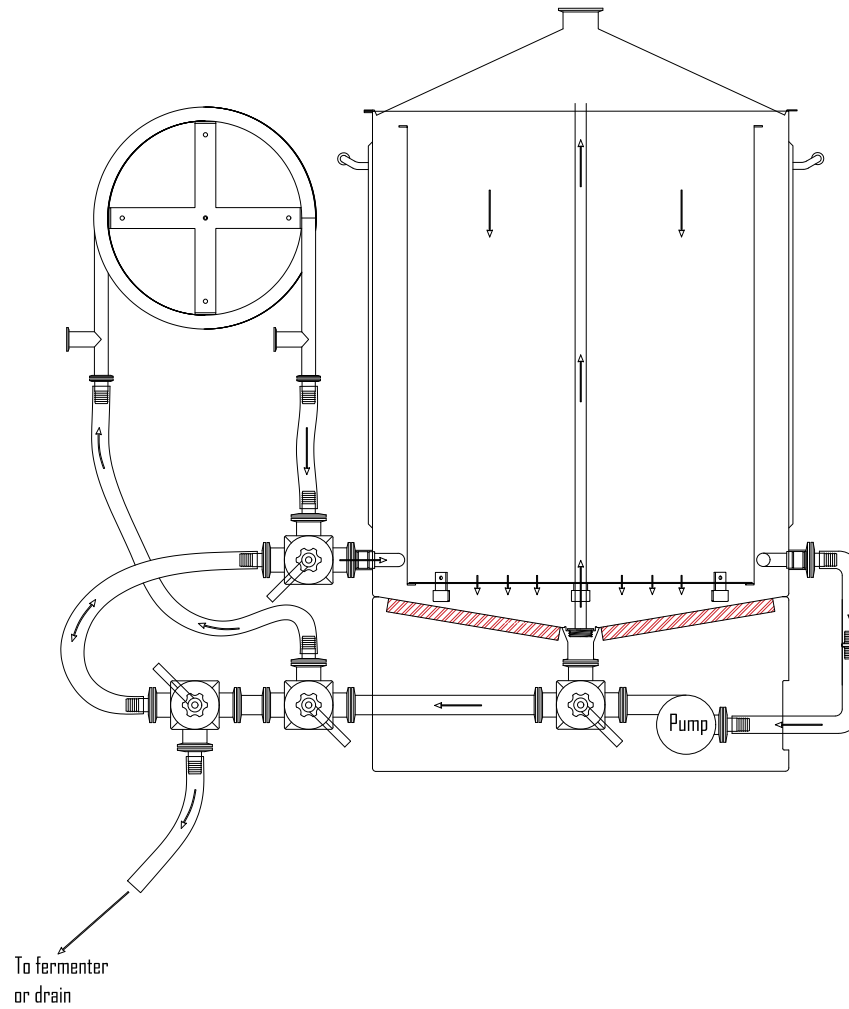

FCS - Brewing B100/180 - Standard setup

FCS - Brewing

B100/180 - Counterflow chiller setup

This document and all information and data disclosed herein or herewith are the confidential and proprietary property of Apparatus AS and are not to be used, reproduced or disclosed in whole or in part by or to anyone without the written permission of Apparatus AS

FCS - Brewing B100/180 with ext. mash tank

To fermenter
or drain

This document and all information and data disclosed herein or herewith are the confidential and proprietary property of Apparatus AS and are not to be used, reproduced or disclosed in whole or in part by or to anyone without the written permission of Apparatus AS