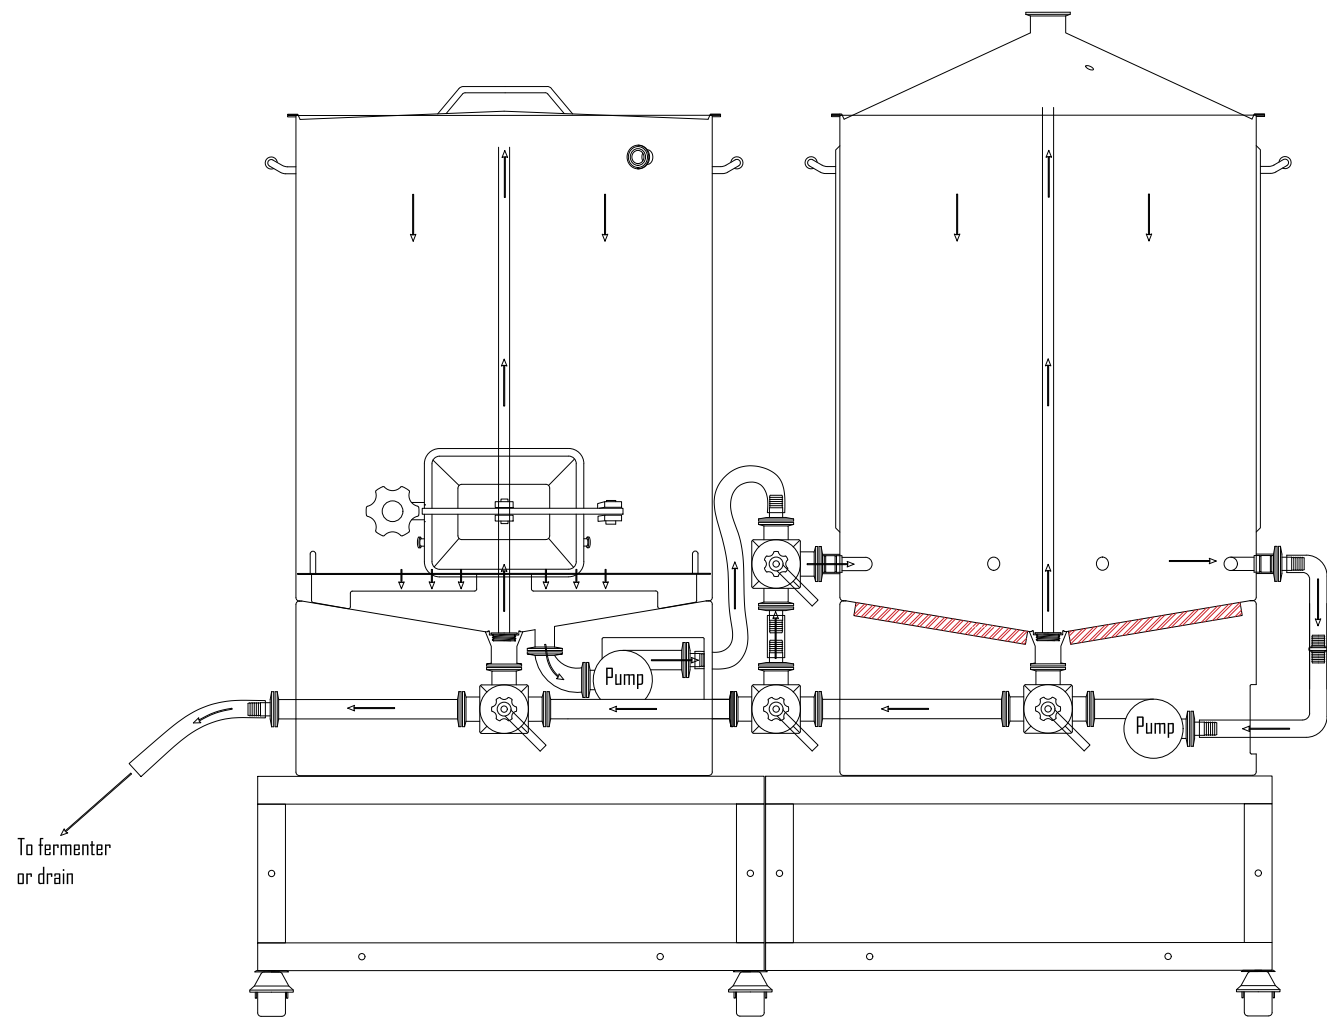

FCS - Brewing B100/180 - Standard setup

FCS - Brewing

B100/180 - Counterflow chiller setup

This document and all information and data disclosed herein or herewith are the confidential and proprietary property of Apparatus AS and are not to be used, reproduced or disclosed in whole or in part by or to anyone without the written permission of Apparatus AS

FCS - Brewing B100/180 with ext. mash tank

To fermenter
or drain

This document and all information and data disclosed herein or herewith are the confidential and proprietary property of Apparatus AS and are not to be used, reproduced or disclosed in whole or in part by or to anyone without the written permission of Apparatus AS