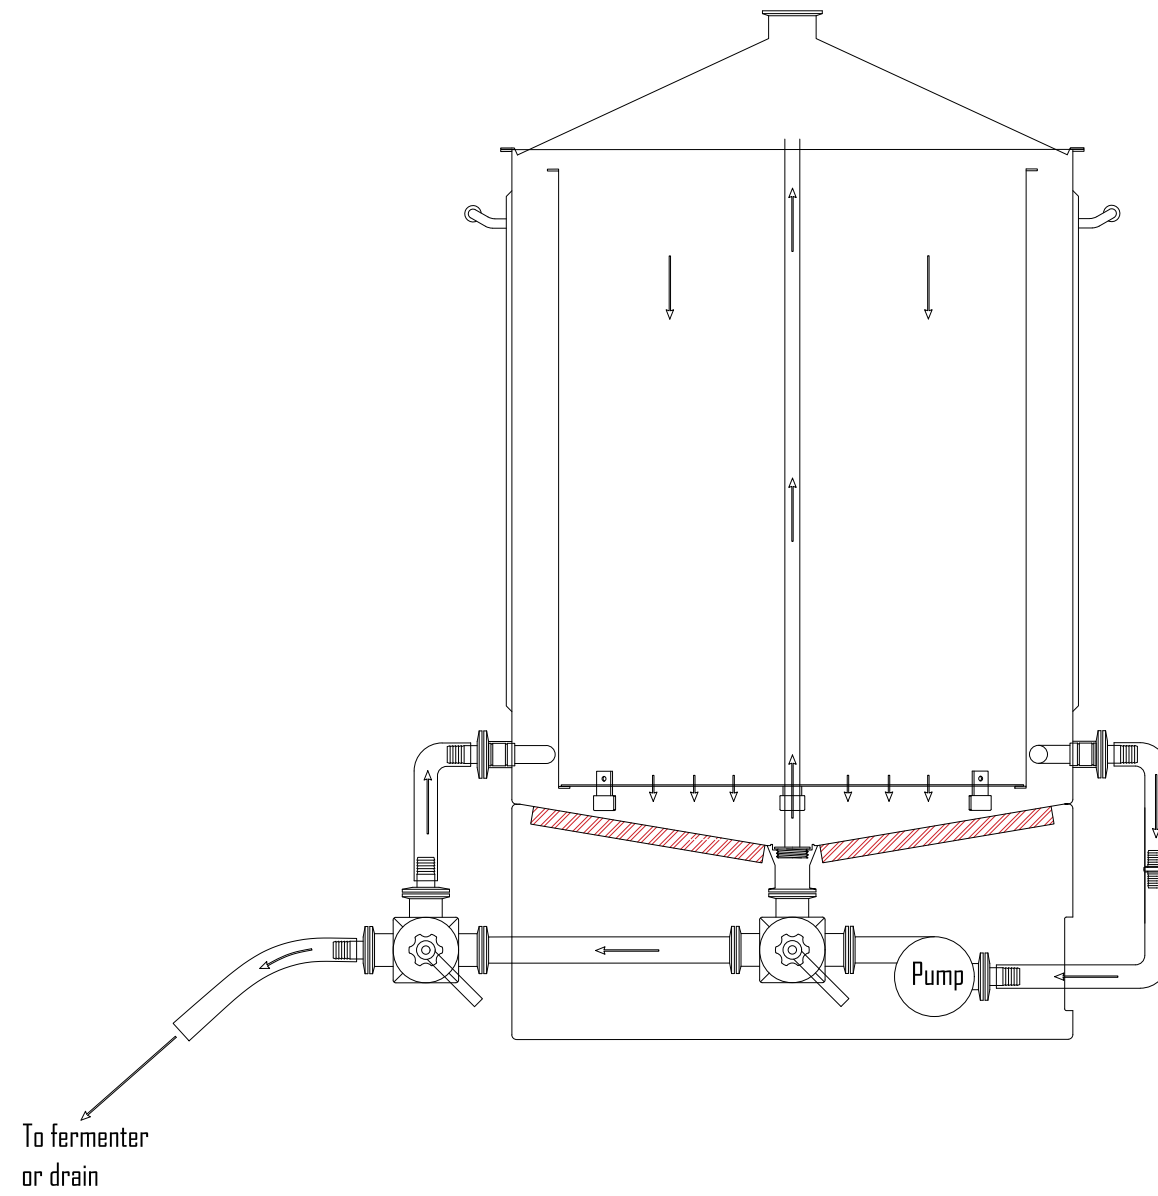

FCS - Brewing B100/180 - Standard setup

FCS - Brewing

B100/180 - Counterflow chiller setup

This document and all information and data disclosed herein or herewith are the confidential and proprietary property of Apparatus AS and are not to be used, reproduced or disclosed in whole or in part by or to anyone without the written permission of Apparatus AS

FCS - Brewing B100/180 with ext. mash tank

To fermenter
or drain

This document and all information and data disclosed herein or herewith are the confidential and proprietary property of Apparatus AS and are not to be used, reproduced or disclosed in whole or in part by or to anyone without the written permission of Apparatus AS